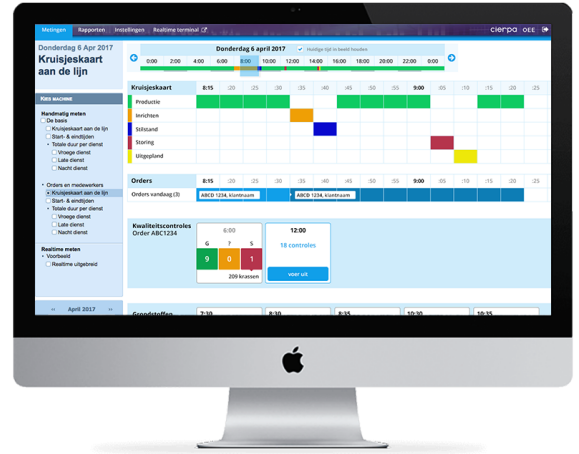

# Cierpa OEE + Quality

## Improve your performance through insight in waste

	Lite	Professional	Enterprise
--	------	--------------	------------

Great for manual measurements

For automated realtime measurements

Extend OEE with Quality assurance

<b>Insight</b>			
Visual reports	✓	✓	✓
Realtime OEE reports	-	✓	✓
<b>Communicate</b>			
Shift change meeting	✓	✓	✓
Wall displays	-	✓	✓
<b>Data collection</b>			
Manual measurement	✓	✓	✓
Automated Real Time	-	✓	✓
Automated MES data collection	-	-	✓
<b>Quality assurance</b>			
In-process quality checks	-	-	✓
Tracking & tracing	-	-	✓
<b>Suite integration</b>			
Forward Actions and Proposals to Kaizen	✓	✓	✓
Retrieve standards from Competence	-	✓	✓