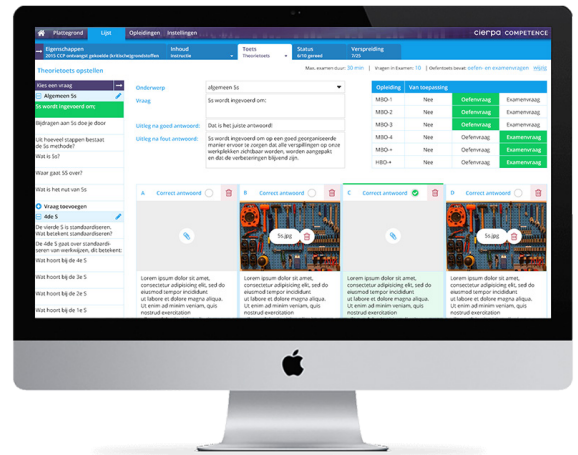

# Cierpa Competence

Share you company knowledge effectively

	Lite	Professional	Enterprise
	Standardize your procedures	Build your own academy	For multi-site deployments
<b>Content</b>			
Create basic modules with tests	✓	✓	✓
Include movies in modules	-	✓	✓
Distribute content to multiple sites	-	-	✓
<b>Clickboards</b>			
Create visual clickboards for easy navigation	-	✓	✓
<b>Competence management</b>			
Create curricula and enroll students	-	✓	✓
Track competences per workplace (skillmatrix)	-	-	✓
<b>Suite integration</b>			
Provide standards to OEE	✓	✓	✓
	<b>License fee, per year</b>		
Per site, 1 user	€ 1.700	€ 3.400	€ 6.800
Per extra user	€ 12	€ 12	€ 12

## Price summary

	Lite	Professional	Enterprise
--	------	--------------	------------